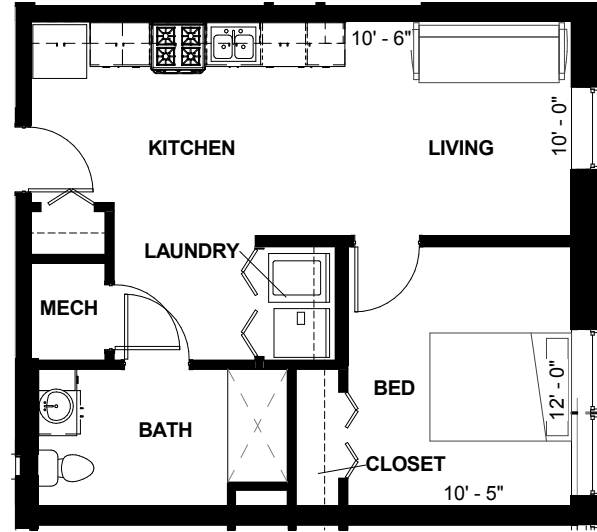

FLORENCE FAY APARTMENTS

UNIT 1B-A

1 BEDROOM
650 SQ. FT.

FLORENCEFAYAPTS.COM

2815 ENGLISH AVE
INDIANAPOLIS, IN 46201

PLEASE NOTE THAT RENTAL RATES, AVAILABILITY, DEPOSITS AND SPECIALS ARE SUBJECT TO CHANGE WITHOUT NOTICE AND ARE BASED ON AVAILABILITY. LEASE TERMS VARY AND MINIMUM LEASE TERMS AND OCCUPANCY GUIDELINES MAY APPLY. CONTACT LEASING OFFICE FOR DETAILS.