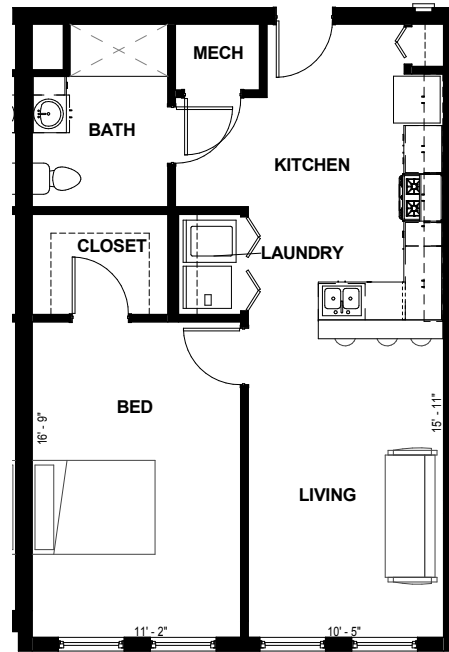

FLORENCE FAY APARTMENTS

UNIT 1B-B

1 BEDROOM
712 SQ. FT.

FLORENCEFAYAPTS.COM

2815 ENGLISH AVE
INDIANAPOLIS, IN 46201

PLEASE NOTE THAT RENTAL RATES, AVAILABILITY, DEPOSITS AND SPECIALS ARE SUBJECT TO CHANGE WITHOUT NOTICE AND ARE BASED ON AVAILABILITY. LEASE TERMS VARY AND MINIMUM LEASE TERMS AND OCCUPANCY GUIDELINES MAY APPLY. CONTACT LEASING OFFICE FOR DETAILS.