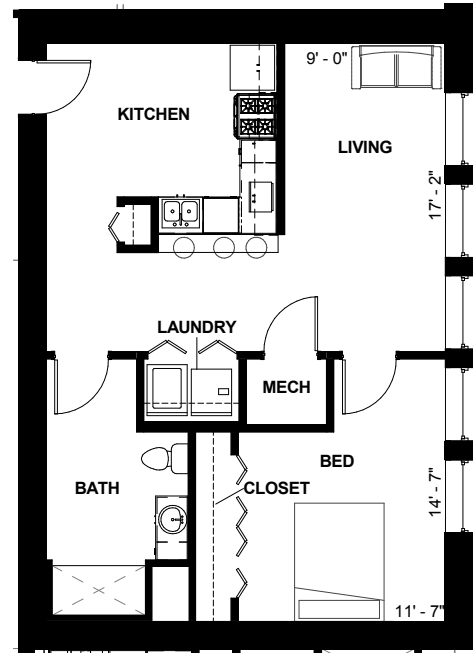

FLORENCE FAY APARTMENTS

UNIT 1B-C

1 BEDROOM
817 SQ. FT.

FLORENCEFAYAPTS.COM

2815 ENGLISH AVE
INDIANAPOLIS, IN 46201

PLEASE NOTE THAT RENTAL RATES, AVAILABILITY, DEPOSITS AND SPECIALS ARE SUBJECT TO CHANGE WITHOUT NOTICE AND ARE BASED ON AVAILABILITY. LEASE TERMS VARY AND MINIMUM LEASE TERMS AND OCCUPANCY GUIDELINES MAY APPLY. CONTACT LEASING OFFICE FOR DETAILS.