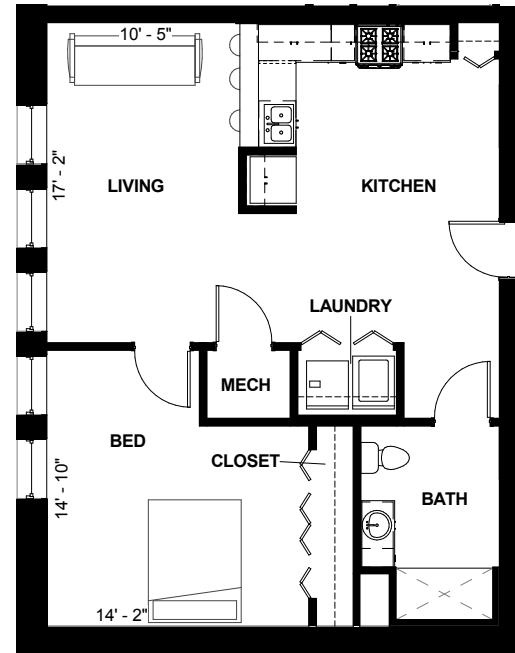

# FLORENCE FAY APARTMENTS

UNIT 1B-D

1 BEDROOM  
840 SQ. FT.

FLORENCEFAYAPTS.COM

2815 ENGLISH AVE  
INDIANAPOLIS, IN 46201

PLEASE NOTE THAT RENTAL RATES, AVAILABILITY, DEPOSITS AND SPECIALS ARE SUBJECT TO CHANGE WITHOUT NOTICE AND ARE BASED ON AVAILABILITY. LEASE TERMS VARY AND MINIMUM LEASE TERMS AND OCCUPANCY GUIDELINES MAY APPLY. CONTACT LEASING OFFICE FOR DETAILS.