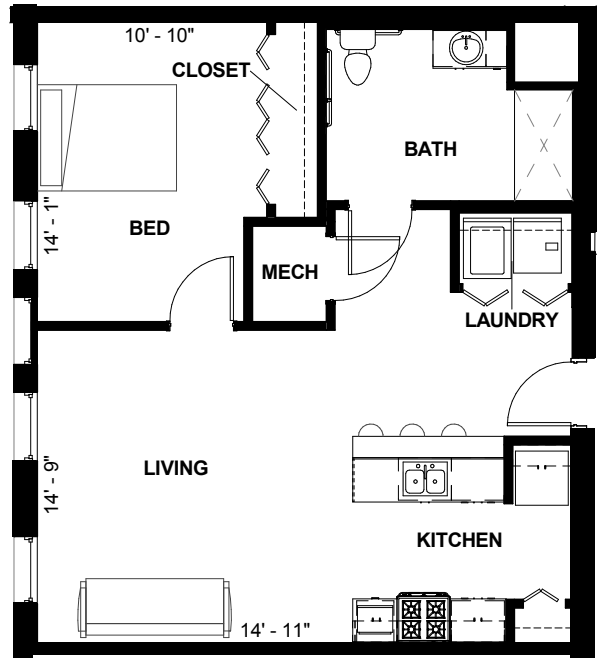

# FLORENCE FAY APARTMENTS

UNIT 1B-E

1 BEDROOM  
780 SQ. FT.

FLORENCEFAYAPTS.COM

2815 ENGLISH AVE  
INDIANAPOLIS, IN 46201

PLEASE NOTE THAT RENTAL RATES, AVAILABILITY, DEPOSITS AND SPECIALS ARE SUBJECT TO CHANGE WITHOUT NOTICE AND ARE BASED ON AVAILABILITY. LEASE TERMS VARY AND MINIMUM LEASE TERMS AND OCCUPANCY GUIDELINES MAY APPLY. CONTACT LEASING OFFICE FOR DETAILS.