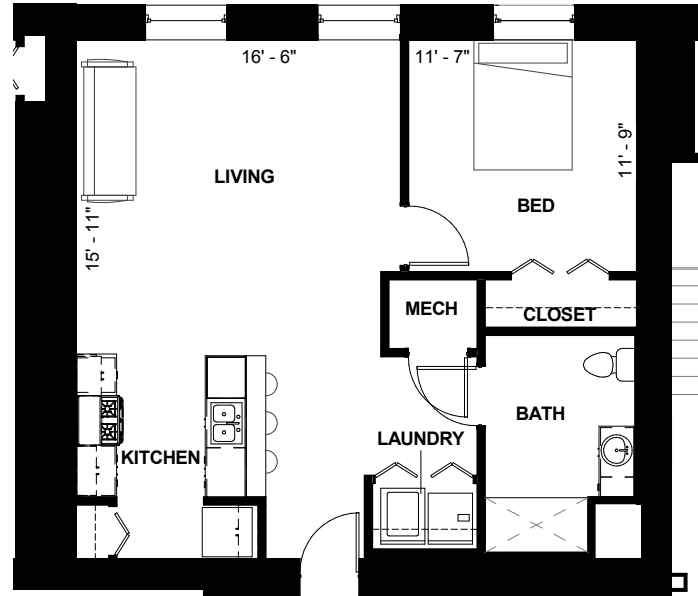

FLORENCE FAY APARTMENTS

UNIT 1B-F

1 BEDROOM
875 SQ. FT.

FLORENCEFAYAPTS.COM

2815 ENGLISH AVE
INDIANAPOLIS, IN 46201

PLEASE NOTE THAT RENTAL RATES, AVAILABILITY, DEPOSITS AND SPECIALS ARE SUBJECT TO CHANGE WITHOUT NOTICE AND ARE BASED ON AVAILABILITY. LEASE TERMS VARY AND MINIMUM LEASE TERMS AND OCCUPANCY GUIDELINES MAY APPLY. CONTACT LEASING OFFICE FOR DETAILS.