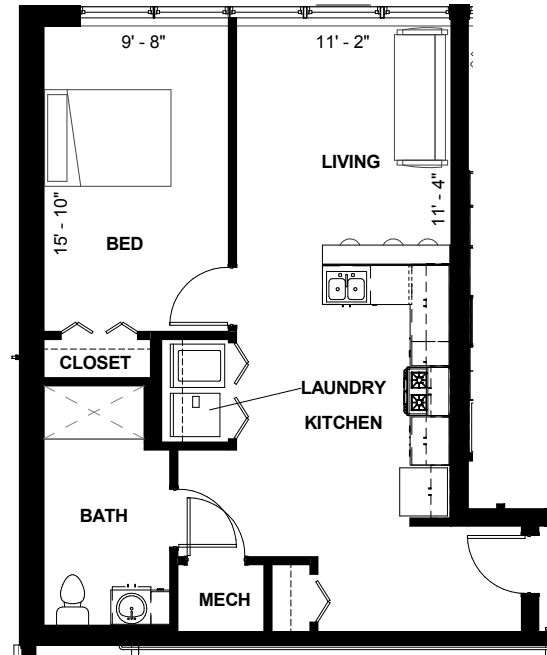

# FLORENCE FAY APARTMENTS

## UNIT 1B-G

1 BEDROOM  
710 SQ. FT.

[FLORENCEFAYAPTS.COM](http://FLORENCEFAYAPTS.COM)

2815 ENGLISH AVE  
INDIANAPOLIS, IN 46201

PLEASE NOTE THAT RENTAL RATES, AVAILABILITY, DEPOSITS AND SPECIALS ARE SUBJECT TO CHANGE WITHOUT NOTICE AND ARE BASED ON AVAILABILITY. LEASE TERMS VARY AND MINIMUM LEASE TERMS AND OCCUPANCY GUIDELINES MAY APPLY. CONTACT LEASING OFFICE FOR DETAILS.