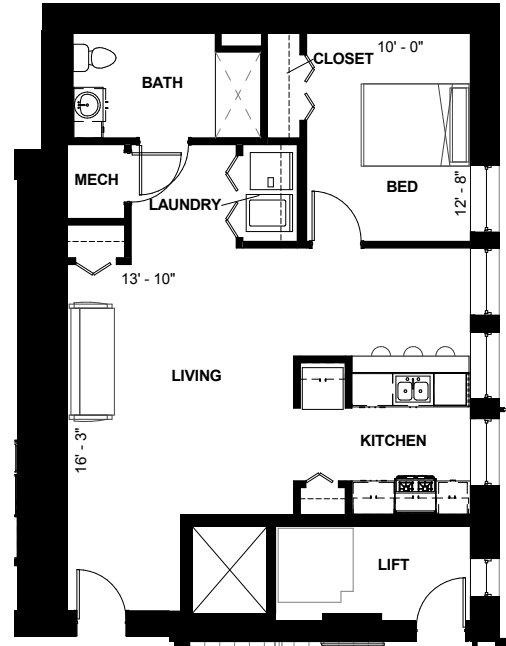

FLORENCE FAY APARTMENTS

UNIT 1B-H

1 BEDROOM
840 SQ. FT.

FLORENCEFAYAPTS.COM

2815 ENGLISH AVE
INDIANAPOLIS, IN 46201

PLEASE NOTE THAT RENTAL RATES, AVAILABILITY, DEPOSITS AND SPECIALS ARE SUBJECT TO CHANGE WITHOUT NOTICE AND ARE BASED ON AVAILABILITY. LEASE TERMS VARY AND MINIMUM LEASE TERMS AND OCCUPANCY GUIDELINES MAY APPLY. CONTACT LEASING OFFICE FOR DETAILS.