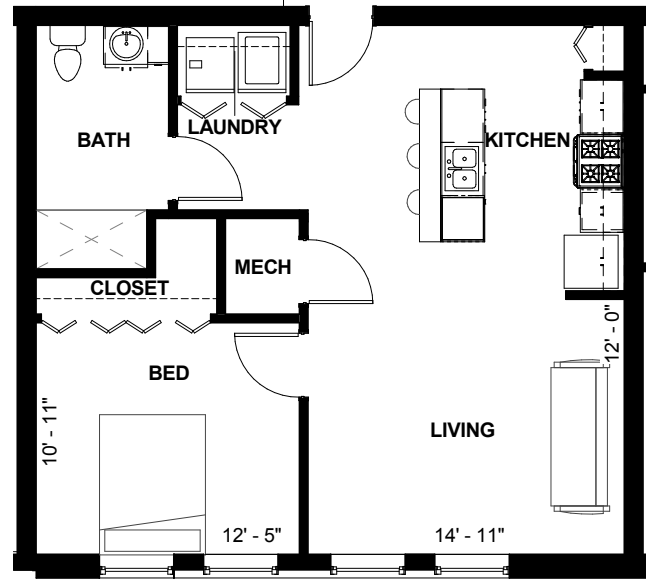

FLORENCE FAY APARTMENTS

UNIT 1B-J

1 BEDROOM
730 SQ. FT.

FLORENCEFAYAPTS.COM

2815 ENGLISH AVE
INDIANAPOLIS, IN 46201

PLEASE NOTE THAT RENTAL RATES, AVAILABILITY, DEPOSITS AND SPECIALS ARE SUBJECT TO CHANGE WITHOUT NOTICE AND ARE BASED ON AVAILABILITY. LEASE TERMS VARY AND MINIMUM LEASE TERMS AND OCCUPANCY GUIDELINES MAY APPLY. CONTACT LEASING OFFICE FOR DETAILS.