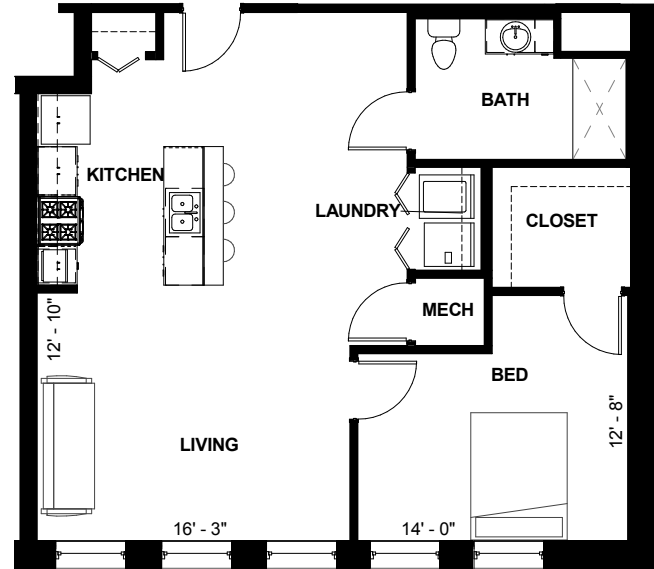

FLORENCE FAY APARTMENTS

UNIT 1B-K

1 BEDROOM
890 SQ. FT.

FLORENCEFAYAPTS.COM

2815 ENGLISH AVE
INDIANAPOLIS, IN 46201

PLEASE NOTE THAT RENTAL RATES, AVAILABILITY, DEPOSITS AND SPECIALS ARE SUBJECT TO CHANGE WITHOUT NOTICE AND ARE BASED ON AVAILABILITY. LEASE TERMS VARY AND MINIMUM LEASE TERMS AND OCCUPANCY GUIDELINES MAY APPLY. CONTACT LEASING OFFICE FOR DETAILS.