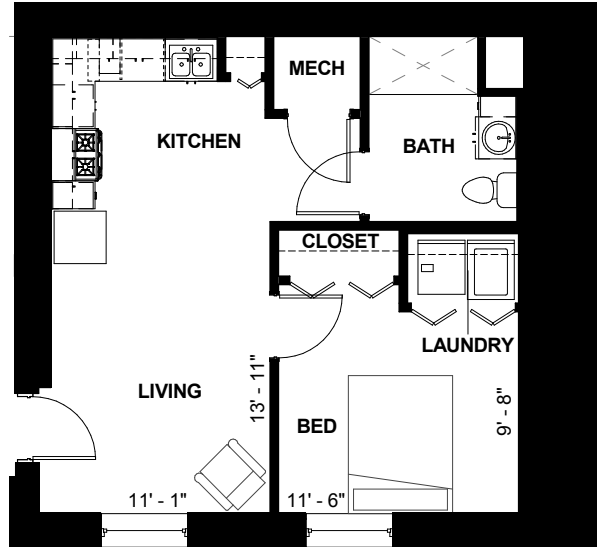

FLORENCE FAY APARTMENTS

UNIT 1B-M

1 BEDROOM
621 SQ. FT.

FLORENCEFAYAPTS.COM

2815 ENGLISH AVE
INDIANAPOLIS, IN 46201

PLEASE NOTE THAT RENTAL RATES, AVAILABILITY, DEPOSITS AND SPECIALS ARE SUBJECT TO CHANGE WITHOUT NOTICE AND ARE BASED ON AVAILABILITY. LEASE TERMS VARY AND MINIMUM LEASE TERMS AND OCCUPANCY GUIDELINES MAY APPLY. CONTACT LEASING OFFICE FOR DETAILS.