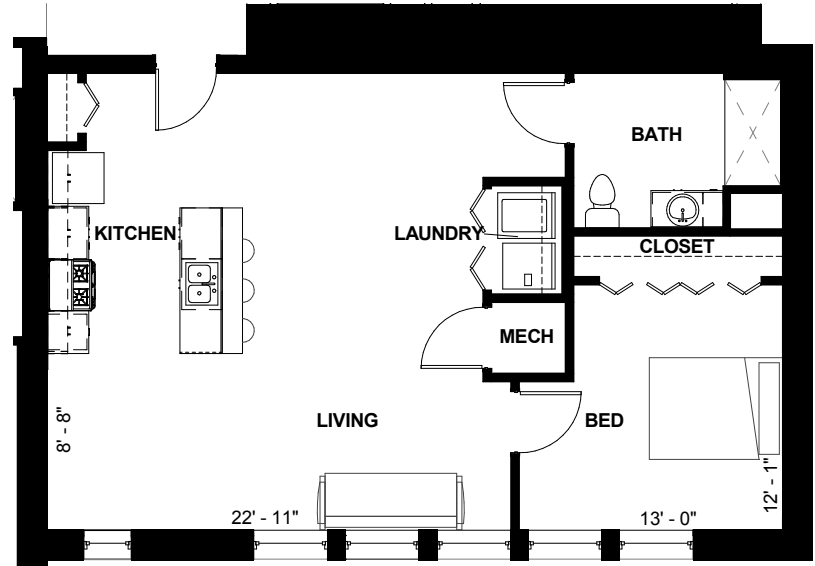

FLORENCE FAY APARTMENTS

UNIT 1B-N

1 BEDROOM
900 SQ. FT.

FLORENCEFAYAPTS.COM

2815 ENGLISH AVE
INDIANAPOLIS, IN 46201

PLEASE NOTE THAT RENTAL RATES, AVAILABILITY, DEPOSITS AND SPECIALS ARE SUBJECT TO CHANGE WITHOUT NOTICE AND ARE BASED ON AVAILABILITY. LEASE TERMS VARY AND MINIMUM LEASE TERMS AND OCCUPANCY GUIDELINES MAY APPLY. CONTACT LEASING OFFICE FOR DETAILS.