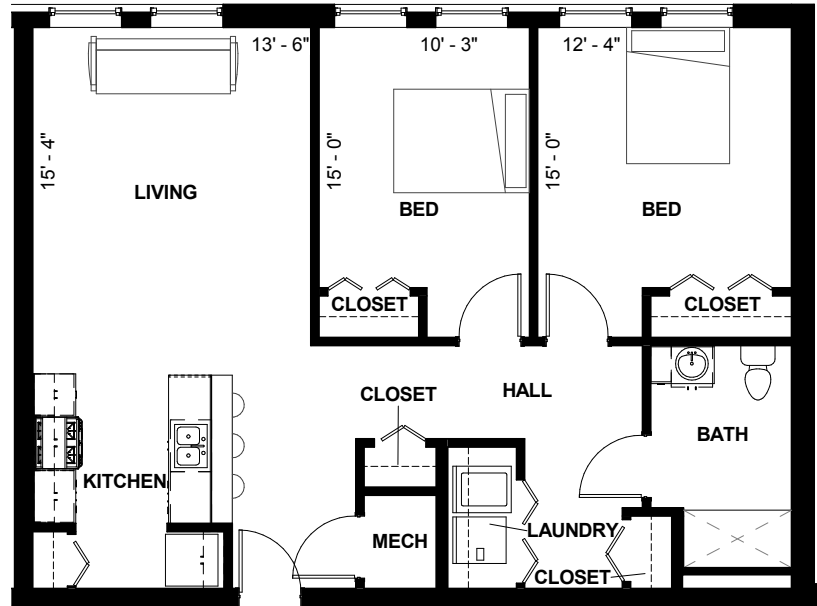

FLORENCE FAY APARTMENTS

UNIT 2B-A

2 BEDROOM
1,050 SQ. FT.

FLORENCEFAYAPTS.COM

2815 ENGLISH AVE
INDIANAPOLIS, IN 46201

PLEASE NOTE THAT RENTAL RATES, AVAILABILITY, DEPOSITS AND SPECIALS ARE SUBJECT TO CHANGE WITHOUT NOTICE AND ARE BASED ON AVAILABILITY. LEASE TERMS VARY AND MINIMUM LEASE TERMS AND OCCUPANCY GUIDELINES MAY APPLY. CONTACT LEASING OFFICE FOR DETAILS.