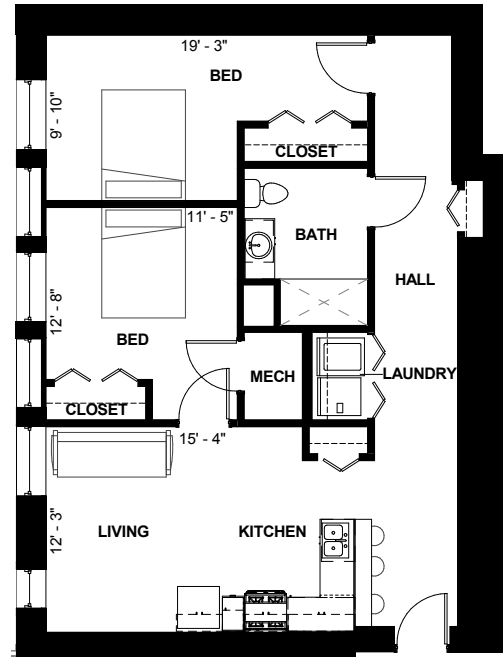

FLORENCE FAY APARTMENTS

UNIT 2B-B

2 BEDROOM
962 SQ. FT.

FLORENCEFAYAPTS.COM

2815 ENGLISH AVE
INDIANAPOLIS, IN 46201

PLEASE NOTE THAT RENTAL RATES, AVAILABILITY, DEPOSITS AND SPECIALS ARE SUBJECT TO CHANGE WITHOUT NOTICE AND ARE BASED ON AVAILABILITY. LEASE TERMS VARY AND MINIMUM LEASE TERMS AND OCCUPANCY GUIDELINES MAY APPLY. CONTACT LEASING OFFICE FOR DETAILS.