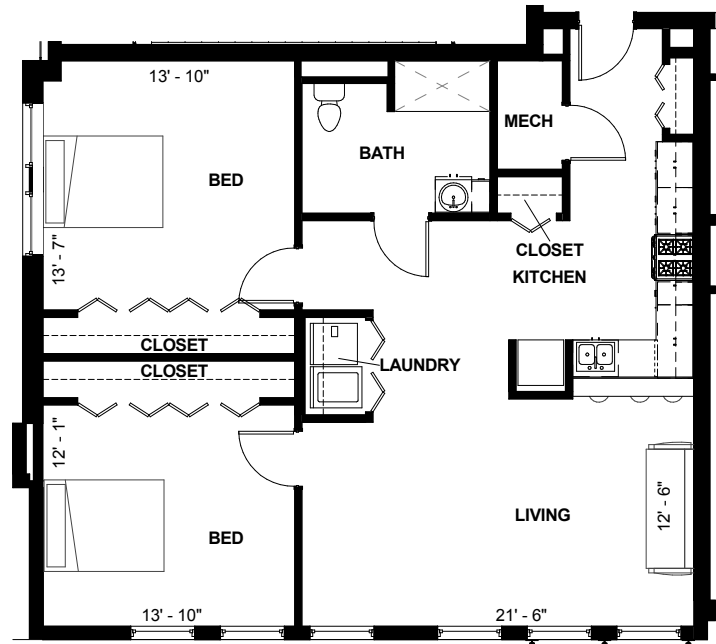

FLORENCE FAY APARTMENTS

UNIT 2B-D

2 BEDROOM
1,158 SQ. FT.

FLORENCEFAYAPTS.COM

2815 ENGLISH AVE
INDIANAPOLIS, IN 46201

PLEASE NOTE THAT RENTAL RATES, AVAILABILITY, DEPOSITS AND SPECIALS ARE SUBJECT TO CHANGE WITHOUT NOTICE AND ARE BASED ON AVAILABILITY. LEASE TERMS VARY AND MINIMUM LEASE TERMS AND OCCUPANCY GUIDELINES MAY APPLY. CONTACT LEASING OFFICE FOR DETAILS.