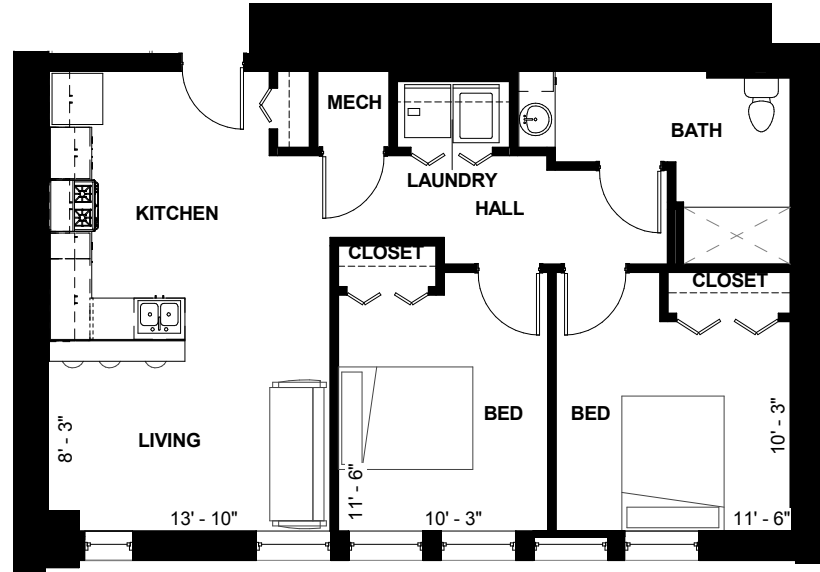

# FLORENCE FAY APARTMENTS

UNIT 2B-E

2 BEDROOM  
913 SQ. FT.

FLORENCEFAYAPTS.COM

2815 ENGLISH AVE  
INDIANAPOLIS, IN 46201

PLEASE NOTE THAT RENTAL RATES, AVAILABILITY, DEPOSITS AND SPECIALS ARE SUBJECT TO CHANGE WITHOUT NOTICE AND ARE BASED ON AVAILABILITY. LEASE TERMS VARY AND MINIMUM LEASE TERMS AND OCCUPANCY GUIDELINES MAY APPLY. CONTACT LEASING OFFICE FOR DETAILS.