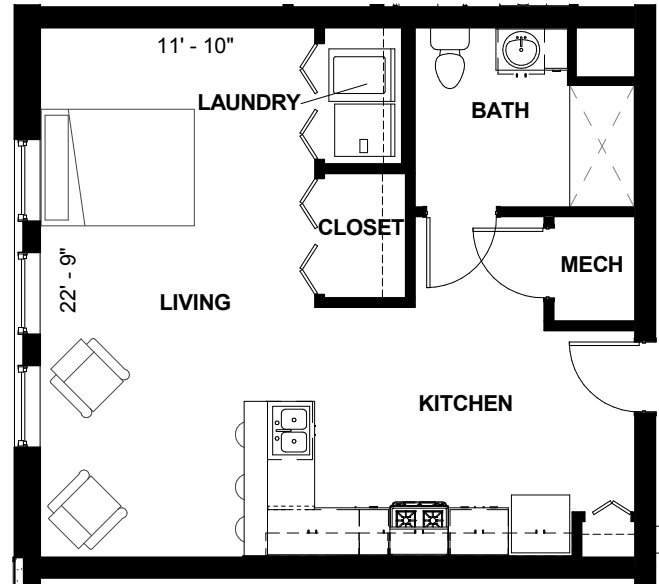

FLORENCE FAY APARTMENTS

UNIT S-A

STUDIO
628 SQ. FT.

FLORENCEFAYAPTS.COM

2815 ENGLISH AVE
INDIANAPOLIS, IN 46201

PLEASE NOTE THAT RENTAL RATES, AVAILABILITY, DEPOSITS AND SPECIALS ARE SUBJECT TO CHANGE WITHOUT NOTICE AND ARE BASED ON AVAILABILITY. LEASE TERMS VARY AND MINIMUM LEASE TERMS AND OCCUPANCY GUIDELINES MAY APPLY. CONTACT LEASING OFFICE FOR DETAILS.