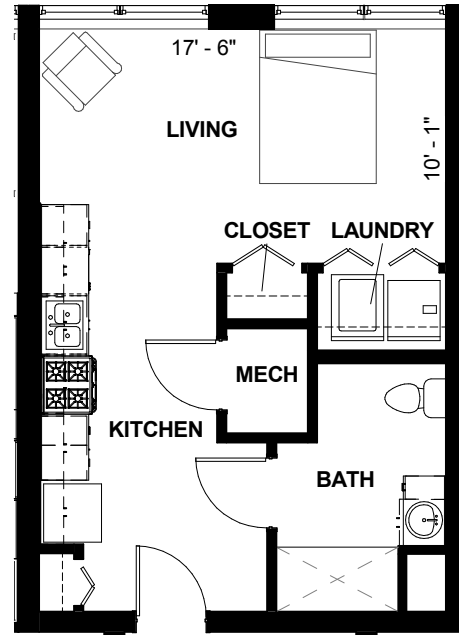

FLORENCE FAY APARTMENTS

UNIT S-B

STUDIO
504 SQ. FT.

FLORENCEFAYAPTS.COM

2815 ENGLISH AVE
INDIANAPOLIS, IN 46201

PLEASE NOTE THAT RENTAL RATES, AVAILABILITY, DEPOSITS AND SPECIALS ARE SUBJECT TO CHANGE WITHOUT NOTICE AND ARE BASED ON AVAILABILITY. LEASE TERMS VARY AND MINIMUM LEASE TERMS AND OCCUPANCY GUIDELINES MAY APPLY. CONTACT LEASING OFFICE FOR DETAILS.