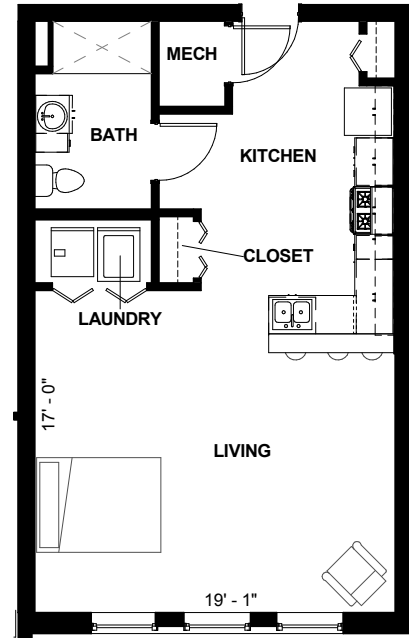

# FLORENCE FAY APARTMENTS

UNIT S-C

STUDIO  
638 SQ. FT.

FLORENCEFAYAPTS.COM

2815 ENGLISH AVE  
INDIANAPOLIS, IN 46201

PLEASE NOTE THAT RENTAL RATES, AVAILABILITY, DEPOSITS AND SPECIALS ARE SUBJECT TO CHANGE WITHOUT NOTICE AND ARE BASED ON AVAILABILITY. LEASE TERMS VARY AND MINIMUM LEASE TERMS AND OCCUPANCY GUIDELINES MAY APPLY. CONTACT LEASING OFFICE FOR DETAILS.