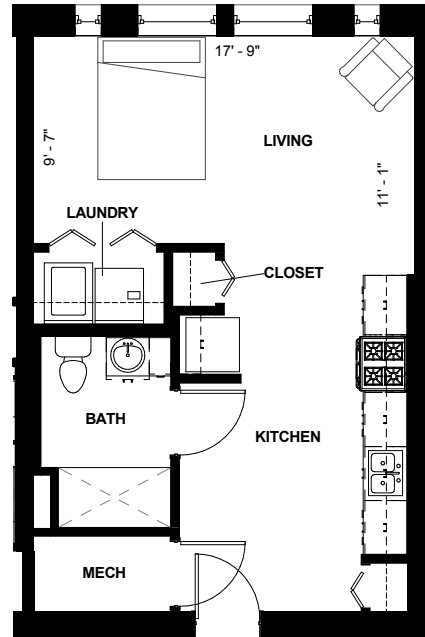

FLORENCE FAY APARTMENTS

UNIT S-D

STUDIO
504 SQ. FT.

FLORENCEFAYAPTS.COM

2815 ENGLISH AVE
INDIANAPOLIS, IN 46201

PLEASE NOTE THAT RENTAL RATES, AVAILABILITY, DEPOSITS AND SPECIALS ARE SUBJECT TO CHANGE WITHOUT NOTICE AND ARE BASED ON AVAILABILITY. LEASE TERMS VARY AND MINIMUM LEASE TERMS AND OCCUPANCY GUIDELINES MAY APPLY. CONTACT LEASING OFFICE FOR DETAILS.